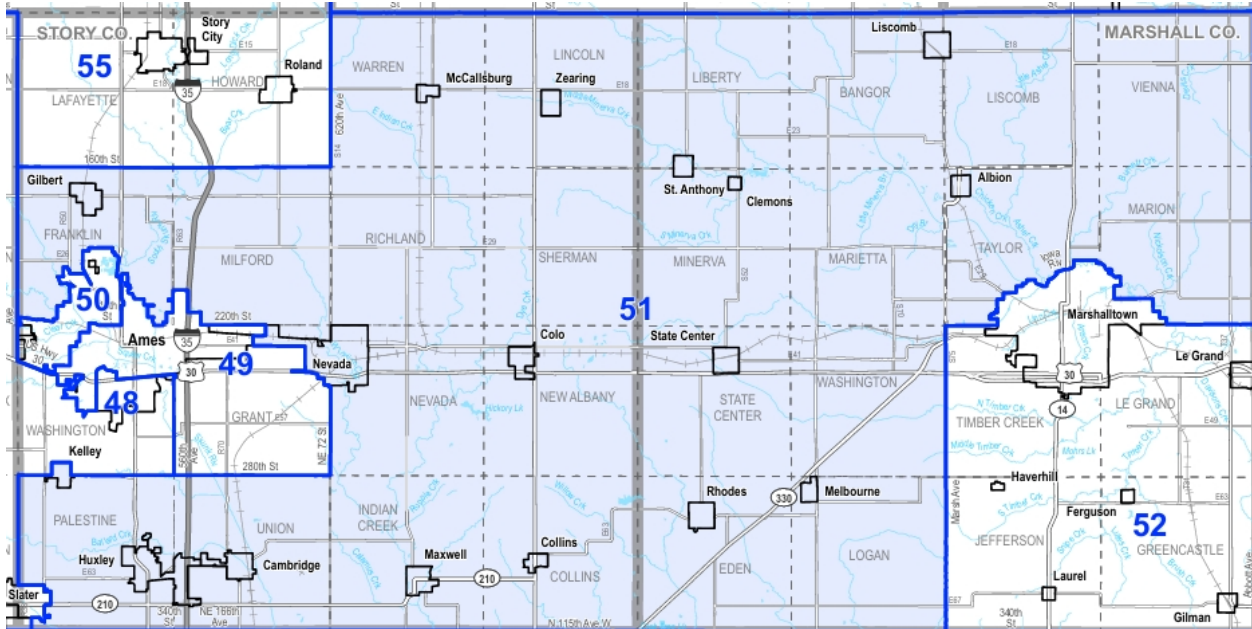

Iowa House of Representatives Districts 51 & 52 in Marshall County

District 51 comprises most of rural Marshall County outside the city limits of Marshalltown, as well as seven incorporated towns, outlined on the map. It does not include the four townships to the south and southeast of Marshalltown, which make up District 52.

It also includes much of Story County outside the city of Ames.

District 51 includes approximately 31,500 citizens.

Teresa Perin is the Democratic candidate for District 51.

District 52 includes all of Marshalltown, plus four townships in southeast Marshall County: Timber Creek, Jefferson, LeGrand, and Green Castle. Those townships include the incorporated towns of Haverhill, Laurel, LeGrand, Ferguson, and Gilman (outlined on the map above).

District 52 includes approximately 31,500 citizens.

Mike Tupper is the Democratic candidate for District 52.