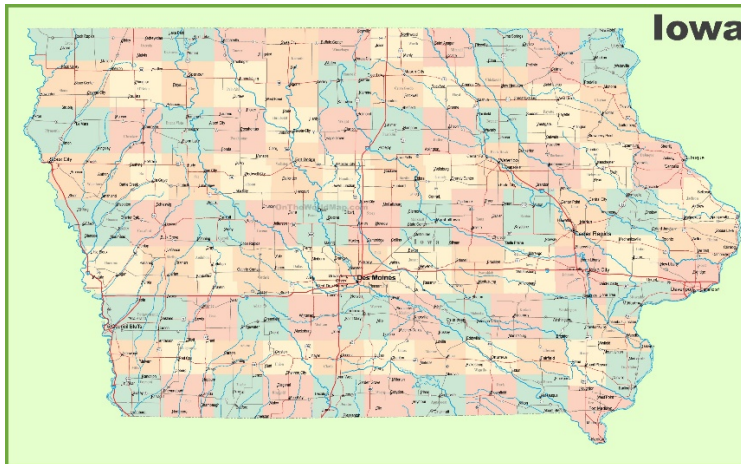

# Iowa Profile

Population, as of the 2020 U.S. Census – 3,190,369  
(4.7% increase over 2010 Census)

Land area – 55,853.7 square miles

Surface water area – 419.1 square miles

The 23<sup>rd</sup> largest state by Area

31<sup>st</sup> largest state by Population

*Data from U.S. Census and State Data Center, State Library of Iowa*